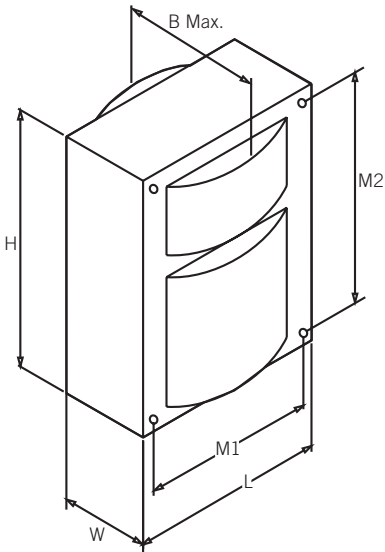

## CASE STYLE/DIMENSIONS

### OVERALL DIMENSIONS

LENGTH: 4.25"
WIDTH: 1.82"
HEIGHT: 4.75"
B MAX: 3.66"

### MOUNTING HOLES

DIAMETER: 0.25"
M1: 3.87"
M2: 4.38"

### BRACKET DIMENSIONS

LENGTH: 7.25"
WIDTH: 1.11"

**LEAD LENGTH:** 12-14"

**BALLAST NET WEIGHT:** 9.59 lbs