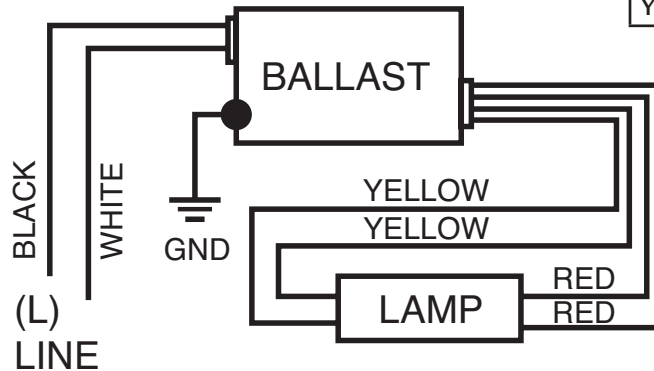

## APPLICATION

- Minimum Starting Temp -18°C
- Maximum Case Temp 80°C
- Remote Wiring Length up to 18 ft

Parameters	
Length (L)	3.3"
Width (W)	2.0"
Height (H)	0.85"
Mounting (M)	2.73"
Hole Diameter	0.14"
Weight	0.32 lbs.
Case Qty.	50 pcs.

Wire Lengths	
Black	5"
White	5"
Red	5"
Yellow	5"