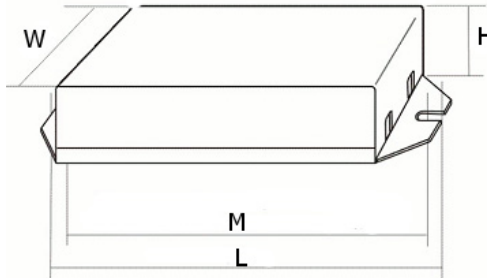

## APPLICATION

- Minimum Starting Temp -18°C
- Maximum Case Temp 80°C
- Remote Wiring Length up to 18 ft

Parameters	
Length (L)	3.3"
Width (W)	2.0"
Height (H)	0.85"
Mounting (M)	2.73"
Hole Diameter	0.14"
Weight	0.32 lbs.
Case Qty.	50 pcs.