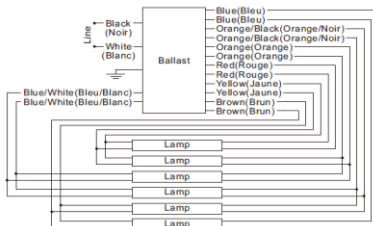

*60 Hz data

Lamp		Lamp Footage		Volts	Max Input Power (Watts)	Nominal Line Current (Amps)	Power Factor	THD	Crest Factor
Type	#	Min	Max						
T12HO	6,5,4	20	48	120	425	3.50	>.90	<10%	<1.7
T12HO	6,5,4	20	48	277	415	1.50	>.90	<10%	<1.7
T8HO	6,5,4	24	36	120	380	3.16	>.90	<10%	<1.7
T8HO	6,5,4	24	36	277	372	1.34	>.90	<10%	<1.7

Application and Performance Specification Information Subject to Change without Notification.

THD < 15% @ 277volts 42ft and under.

Performance:

- Meets ANSI Standard C82.11-2011
- Meets ANSI Standard C62.41-2002
- Meets FCC Part 18 (Class A) for EMI and RFI non-consumer limits

Safety:

- No PCB's
- cUL_{US} Listed (Class P, Type HL, Type 2 Outdoor)
- cCSAus Listed

Application:

- Minimum Starting Temperature: -20° F, -29° C
- Energy Saving Lamps: 60° F, 16° C
- Maximum Case Temperature: 176° F, 80° C
- Sound Rated: A

Physical Parameters:

- Length: 16.7"
- Width: 3.15"
- Height: 1.2"
- Weight: 4.85 lbs
- Carton Quantity: 1 piece
- Lead length: Black, White 25" ($\pm 1"$)
  Red, Blue, Yellow, Orange 72" ($\pm 1"$)
  Blue/ White, Brown, Orange/ Black 72" ($\pm 1"$)

Warranty:

Universal Lighting Technologies warrants to the purchaser that each electronic ballast will be free from defects in material or workmanship for a period of 4 years from date of manufacture when properly installed and under normal conditions of use. Call **1-800-BALLASTx800** for technical assistance.

For five lamp operation, individually cap yellow leads. Insulate to 600Volts

For two lamp operation, individually cap brown and yellow leads. Insulate to 600Volts

**Ballast case must be grounded.
Manufactured in China.**