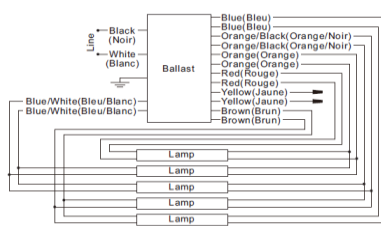

*60 Hz data

Lamp		Lamp Footage		Volts	Max Input Power (Watts)	Nominal Line Current (Amps)	Power Factor	THD	Crest Factor
Type	#	Min	Max						
T12HO	6,5,4	20	48	120	425	3.50	>.90	<10%	<1.7
T12HO	6,5,4	20	48	277	415	1.50	>.90	<10%	<1.7
T8HO	6,5,4	24	36	120	380	3.16	>.90	<10%	<1.7
T8HO	6,5,4	24	36	277	372	1.34	>.90	<10%	<1.7

Application and Performance Specification Information Subject to Change without Notification.

THD < 15% @ 277volts 42ft and under.

Performance:

- Meets ANSI Standard C82.11-2011
- Meets ANSI Standard C62.41-2002
- Meets FCC Part 18 (Class A) for EMI and RFI non-consumer limits

Safety:

- No PCB's
- cUL_{US} Listed (Class P, Type HL, Type 2 Outdoor)
- cCSAus Listed

Application:

- Minimum Starting Temperature: -20° F, -29° C
- Energy Saving Lamps: 60° F, 16° C
- Maximum Case Temperature: 176° F, 80° C
- Sound Rated: A

Physical Parameters:

- Length: 16.7"
- Width: 3.15"
- Height: 1.2"
- Weight: 4.85 lbs
- Carton Quantity: 1 piece
- Lead length: Black, White 25" ($\pm 1"$)
  Red, Blue, Yellow, Orange 72" ($\pm 1"$)
  Blue/ White, Brown, Orange/ Black 72" ($\pm 1"$)

Warranty:

Universal Lighting Technologies warrants to the purchaser that each electronic ballast will be free from defects in material or workmanship for a period of 4 years from date of manufacture when properly installed and under normal conditions of use. Call **1-800-BALLASTx800** for technical assistance.

For five lamp operation, individually cap yellow leads. Insulate to 600Volts

For two lamp operation, individually cap brown and yellow leads. Insulate to 600Volts

**Ballast case must be grounded.
Manufactured in China.**