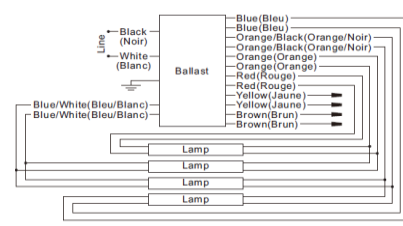

*60 Hz data

Lamp		Lamp Footage		Volts	Max Input Power (Watts)	Nominal Line Current (Amps)	Power Factor	THD	Crest Factor
Type	#	Min	Max						
T12HO	6,5,4	20	48	120	425	3.50	>.90	<10%	<1.7
T12HO	6,5,4	20	48	277	415	1.50	>.90	<10%	<1.7
T8HO	6,5,4	24	36	120	380	3.16	>.90	<10%	<1.7
T8HO	6,5,4	24	36	277	372	1.34	>.90	<10%	<1.7

Application and Performance Specification Information Subject to Change without Notification.

THD < 15% @ 277volts 42ft and under.

Performance:

- Meets ANSI Standard C82.11-2011
- Meets ANSI Standard C62.41-2002
- Meets FCC Part 18 (Class A) for EMI and RFI non-consumer limits

Safety:

- No PCB's
- cUL_{US} Listed (Class P, Type HL, Type 2 Outdoor)
- cCSAus Listed

Application:

- Minimum Starting Temperature: -20° F, -29° C
- Energy Saving Lamps: 60° F, 16° C
- Maximum Case Temperature: 176° F, 80° C
- Sound Rated: A

Physical Parameters:

- Length: 16.7"
- Width: 3.15"
- Height: 1.2"
- Weight: 4.85 lbs
- Carton Quantity: 1 piece
- Lead length: Black, White 25" ($\pm 1"$)
  Red, Blue, Yellow, Orange 72" ($\pm 1"$)
  Blue/ White, Brown, Orange/ Black 72" ($\pm 1"$)

Warranty:

Universal Lighting Technologies warrants to the purchaser that each electronic ballast will be free from defects in material or workmanship for a period of 4 years from date of manufacture when properly installed and under normal conditions of use. Call **1-800-BALLASTx800** for technical assistance.

For five lamp operation, individually cap yellow leads. Insulate to 600Volts

For two lamp operation, individually cap brown and yellow leads. Insulate to 600Volts

**Ballast case must be grounded.
Manufactured in China.**