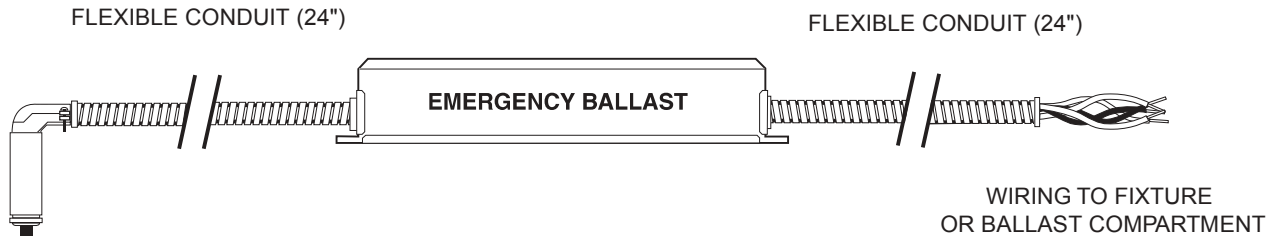

F#

F850421206

DESCRIPTION

I-42 EM LOL LIGHTOLIER EMA "AC"

PRIMARY FEATURE

REFLECTOR MOUNT WITH 4-INCH CONNECTOR

CONFIGURATION

WIRING