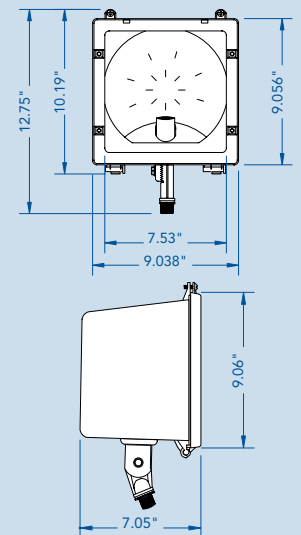

9/22/2011

Mid-Size Flood

HPS / 35 - 150 watts | PS / 50 - 150 watts

Applications

Great for lighting building facades, displays, signs, or for general security lighting purposes

Features

- Die-cast housing with hinged door frame for easy relamping (lamp included)
- Textured bronze finish with tempered glass lens
- 1/2" adjustable knuckle
- UL listed for wet locations
- EPA = 0.75 sq. ft.; Max. fixture weight = 15 lbs.

Project:	
Catalog#:	
Approved by:	

ORDERING INFORMATION

Catalog #	Watts	Volts †	Ballast	ANSI	Lamp Part #
MSF-35-HPS-120	35 HPS	120	R-NPF	S76	LU35/MED
MSF-50-HPS-120	50 HPS	120	R-NPF	S68	LU50/MED
MSF-70-HPS-120	70 HPS	120	R-NPF	S62	LU70/MED
MSF-70-HPS-4T	70 HPS	4T	HX-HPF	S62	LU70/MED
MSF-100-HPS-120	100 HPS	120	R-NPF	S54	LU100/MED
MSF-100-HPS-4T	100 HPS	4T	HX-HPF	S54	LU100/MED
MSF-150-HPS-120	150 HPS	120	R-NPF	S55	LU150/55/MED
MSF-150-HPS-4T	150 HPS	4T	HX-HPF	S55	LU150/55/MED
MSF-50-MH-2T	50 PSMH	2T	HX-HPF	M110	MH50/U/MED
MSF-70-MH-4T	70 PSMH	4T	HX-HPF	M98	MH70/U/MED
MSF-100-MH-4T	100 PSMH	4T	HX-HPF	M90	MH100/U/MED
MSF-150-PS-4T	150 PSMH	4T	HX-HPF	M102	MH150/U/MED

ACCESSORIES (sold separately)

Catalog #	Description
MSFWG	Wire guard with stainless steel construction
MSFGS	Black powder-coat finished glare shield that can be reverse mounted to use as a back cutoff
MSFVG	Clear polycarbonate vandal guard
FLPTF	Textured bronzed finished die-cast aluminum post top fitter with three 1/2" tapped holes and coin plugs (fits 3" to 3-1/2" pipe)
FLGSTK	HID ground stake with position adjustable stabilizer, die-cast fitting that accepts 1/2" knuckle, and built in wiring compartment

DIMENSIONS

MOUNTING DETAIL

PHOTOMETRICS

150W PSMH @ 15' Mounting Height & aimed 30° Below Horizontal

† 2T = 120, 277 volts (pre-wired to 277)
 MV = 120-277 Universal Input
 4T = 120, 208, 240, 277 volts (pre-wired to 277)
 5T = 120, 208, 240, 277, 480 volts (pre-wired to 277)
 120 = 120 volts
 480 = 480 volts