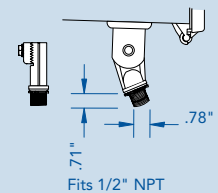

9/22/2011

Mid-Size Flood

HPS / 35 - 150 watts | PS / 50 - 150 watts

Applications

Great for lighting building facades, displays, signs, or for general security lighting purposes

Features

- Die-cast housing with hinged door frame for easy relamping (lamp included)
- Textured bronze finish with tempered glass lens
- 1/2" adjustable knuckle
- UL listed for wet locations
- EPA = 0.75 sq. ft.; Max. fixture weight = 15 lbs.

ACCESSORIES (sold separately)

Catalog #	Description
MSFWG	Wire guard with stainless steel construction
MSFGS	Black powder-coat finished glare shield that can be reverse mounted to use as a back cutoff
MSFVG	Clear polycarbonate vandal guard
FLPTF	Textured bronzed finished die-cast aluminum post top fitter with three 1/2" tapped holes and coin plugs (fits 3" to 3-1/2" pipe)
FLGSTK	HID ground stake with position adjustable stabilizer, die-cast fitting that accepts 1/2" knuckle, and built in wiring compartment

DIMENSIONS

MOUNTING DETAIL

PHOTOMETRICS

150W PSMH @ 15' Mounting Height & aimed 30° Below Horizontal

† 2T = 120, 277 volts (pre-wired to 277)
 MV = 120-277 Universal Input
 4T = 120, 208, 240, 277 volts (pre-wired to 277)
 5T = 120, 208, 240, 277, 480 volts (pre-wired to 277)
 120 = 120 volts
 480 = 480 volts