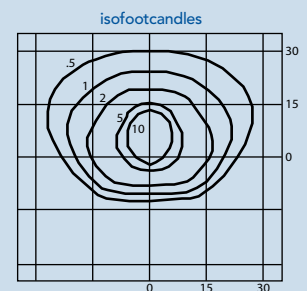

9/22/2011

Mid-Size Flood

HPS / 35 - 150 watts | PS / 50 - 150 watts

Applications

Great for lighting building facades, displays, signs, or for general security lighting purposes

Features

- Die-cast housing with hinged door frame for easy relamping (lamp included)
- Textured bronze finish with tempered glass lens
- 1/2" adjustable knuckle
- UL listed for wet locations
- EPA = 0.75 sq. ft.; Max. fixture weight = 15 lbs.

DIMENSIONS

MOUNTING DETAIL

PHOTOMETRICS

150W PSMH @ 15' Mounting Height & aimed 30° Below Horizontal

† 2T = 120, 277 volts (pre-wired to 277)
 MV = 120-277 Universal Input
 4T = 120, 208, 240, 277 volts (pre-wired to 277)
 5T = 120, 208, 240, 277, 480 volts (pre-wired to 277)
 120 = 120 volts
 480 = 480 volts