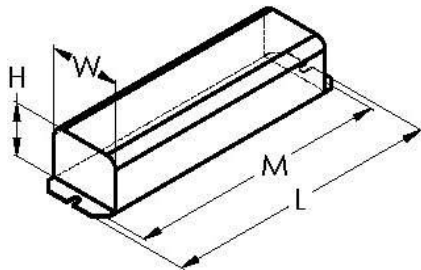

MSB/1240/46/120

| Lamp Type | No. of Lamp | Lamp Footage | Volts | Rated Lamp Watts | Input Current (Amps) | Input Power (Watts) | Ballast Factor | THD % | Power Factor | Ballast Efficacy Factor |
|-----------------------------|-------------|--------------|-------|------------------|----------------------|---------------------|----------------|-------|--------------|-------------------------|
| (2)F96T12/HO + (4)F72T12/HO | 6 | 40 | 120 | 110 + 85 | 3.90 | 415 | 0.78 | <15 | 0.98 | 0.19 |
| F36T12/HO | 4 | 12 | 120 | 50 | 2.40 | 183 | 0.75 | <35 | 0.65 | 0.41 |
| F48T12/HO | 5 | 20 | 120 | 60 | 2.70 | 252 | 0.78 | <20 | 0.82 | 0.31 |
| F72T12/HO | 5 | 30 | 120 | 85 | 3.20 | 350 | 0.77 | <10 | 0.95 | 0.22 |
| F72T12/HO | 6 | 36 | 120 | 85 | 3.50 | 410 | 0.77 | <15 | 0.98 | 0.20 |

Dimensions:

Length (L): 19.19"
 Width (W): 3.19"
 Height (H): 2.69"
 Mounting (M) 18.63"

Wiring Diagram: